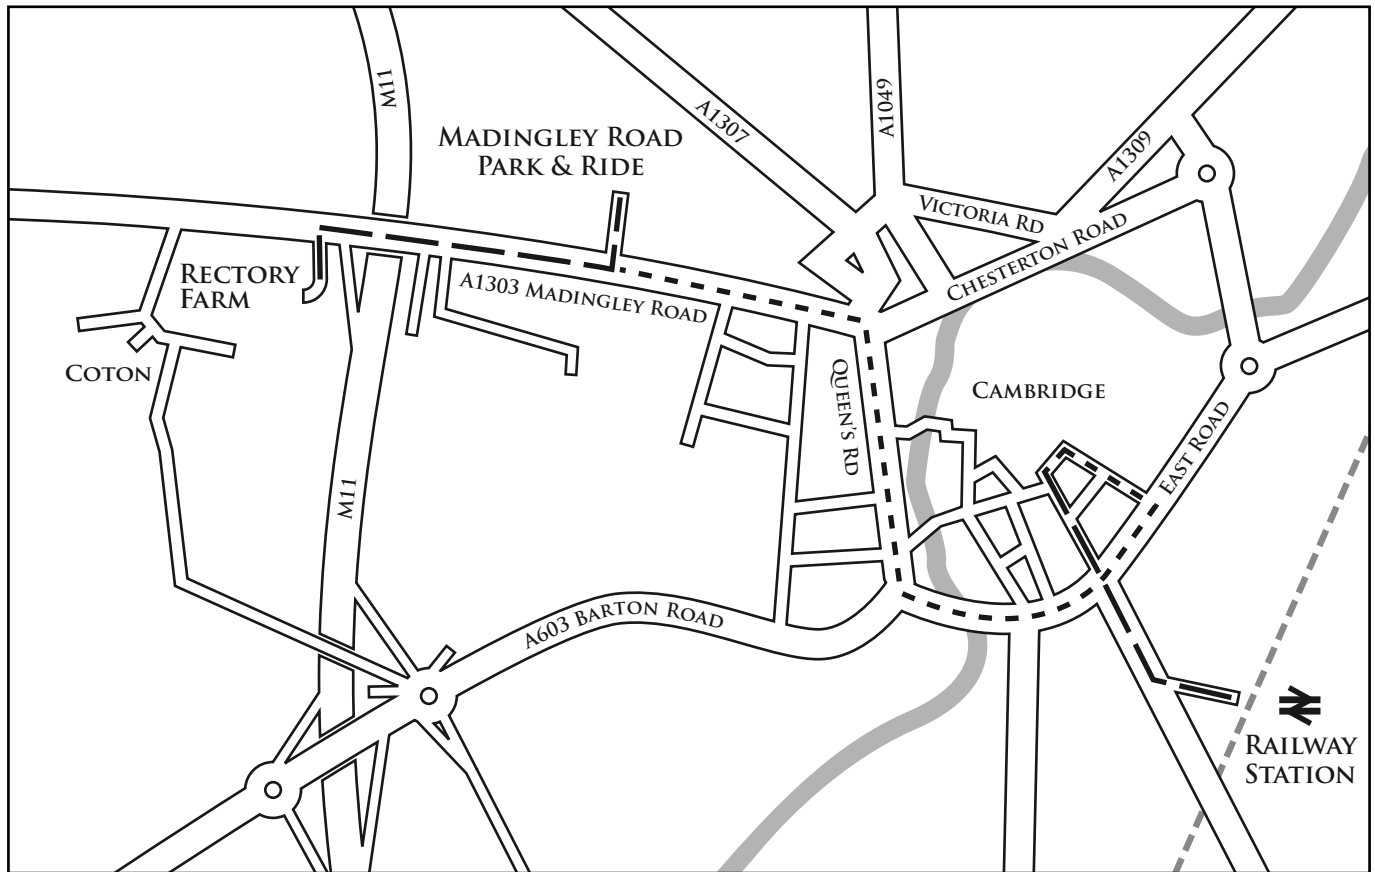

TRAVEL BY BUS

FROM THE RAILWAY STATION

There are no direct buses from the rail station to Rectory Farm. The Citi 1, Citi 3 and Citi 7 bus services run frequently between the rail station and the city centre.

WALKING

BUS ROUTE

FROM THE BUS STATION

The city centre bus station is on Drummer Street. Most bus services, including National Express coaches from London and many other UK cities, will stop here.

FROM THE MADINGLEY ROAD PARK & RIDE

Starting at: The Madingley Road Park & Ride

1. Leave the Park & Ride and turn right onto Madingley Road
2. Cross the road, carefully
3. The Rectory Farm sign and gated-entrance is on your left

RECTORY FARM