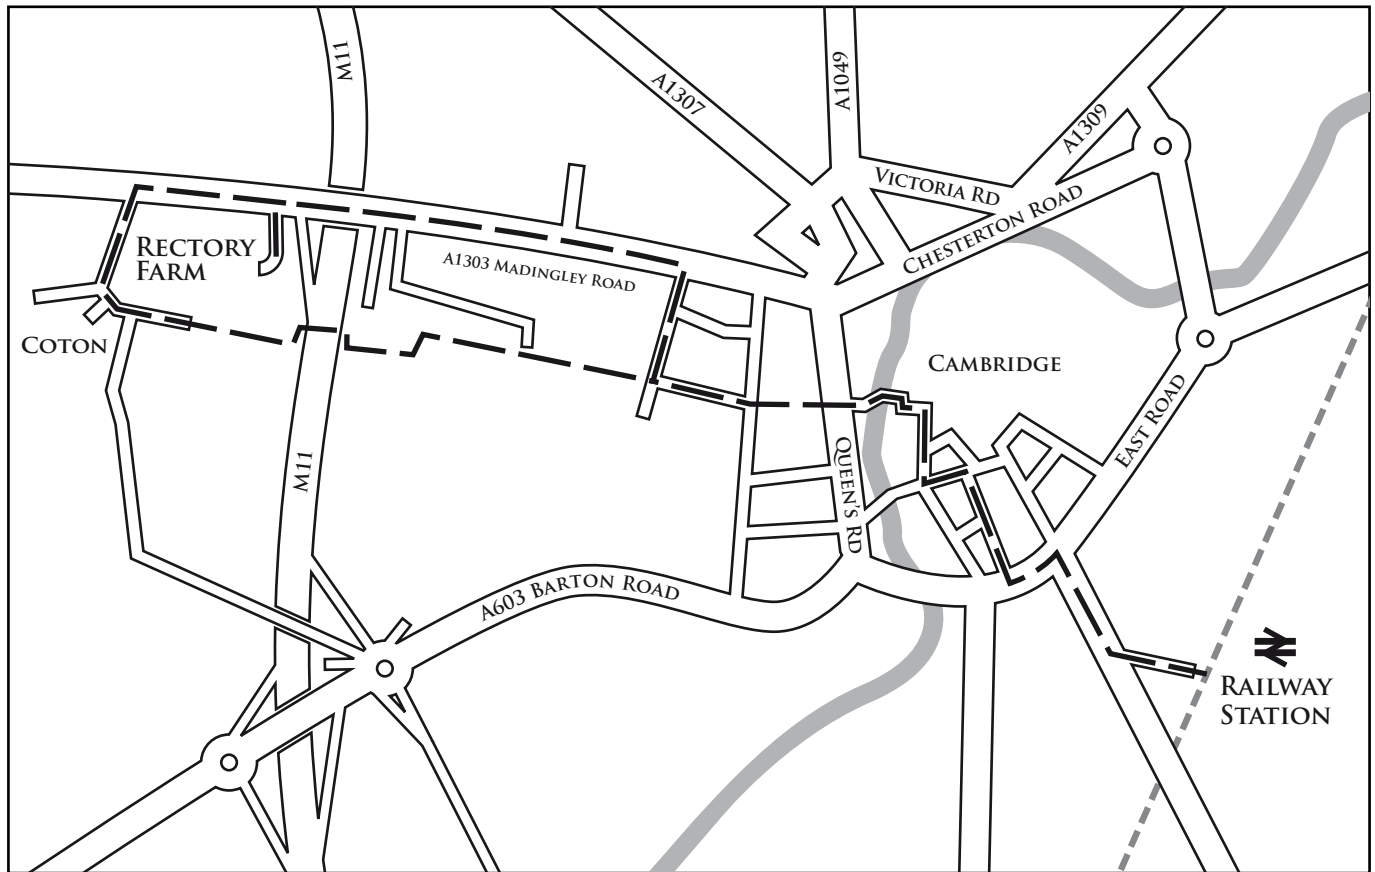

TRAVEL BY CYCLE

THE QUICK ROUTE

Starting at: The Railway Station

1. Turn right at Station Road
2. Sharp left at Hills Road / A1307
3. Turn right at Lensfield Road / A603
4. Turn left at Tennis Court Road
5. Turn left at Free School Lane
6. Turn right at Pembroke Street
7. Turn left at Free School Lane
8. Turn right at Botolph Lane
9. Continue onto Trumpington Street
10. Continue onto King's Parade
11. Turn left at Trinity Street
12. Turn right at Senate House Passage
13. Turn right at Trinity Lane into Garrett Hostel Lane
14. Cross over Queen's Road going past the back of the University
15. Turn right at Adams Road
16. Turn left at Wilberforce Road
17. Turn left at Madingley Road
19. The Rectory Farm sign and gated-entrance is on your right

THE SCENIC ROUTE

Starting at: The Railway Station

1. Turn right at Station Road
2. Sharp left at Hills Road / A1307
3. Turn right at Lensfield Road / A603
4. Turn left at Tennis Court Road
5. Turn left at Free School Lane
6. Turn right at Pembroke Street
7. Turn left at Free School Lane
8. Turn right at Botolph Lane
9. Continue onto Trumpington Street
10. Continue onto King's Parade
11. Turn left at Trinity Street
12. Turn right at Senate House Passage
13. Turn right at Trinity Lane into Garrett Hostel Lane
14. Cross over Queen's Road going past the back of the University
15. Cross over Grange Road
16. Follow Adams Road until you reach The Footpath
17. Turn right at the end of The Footpath
18. Head into Coton
19. Turn right at Cambridge Road
20. Turn right at Madingley Road
21. The Rectory Farm sign and gated-entrance is on your right